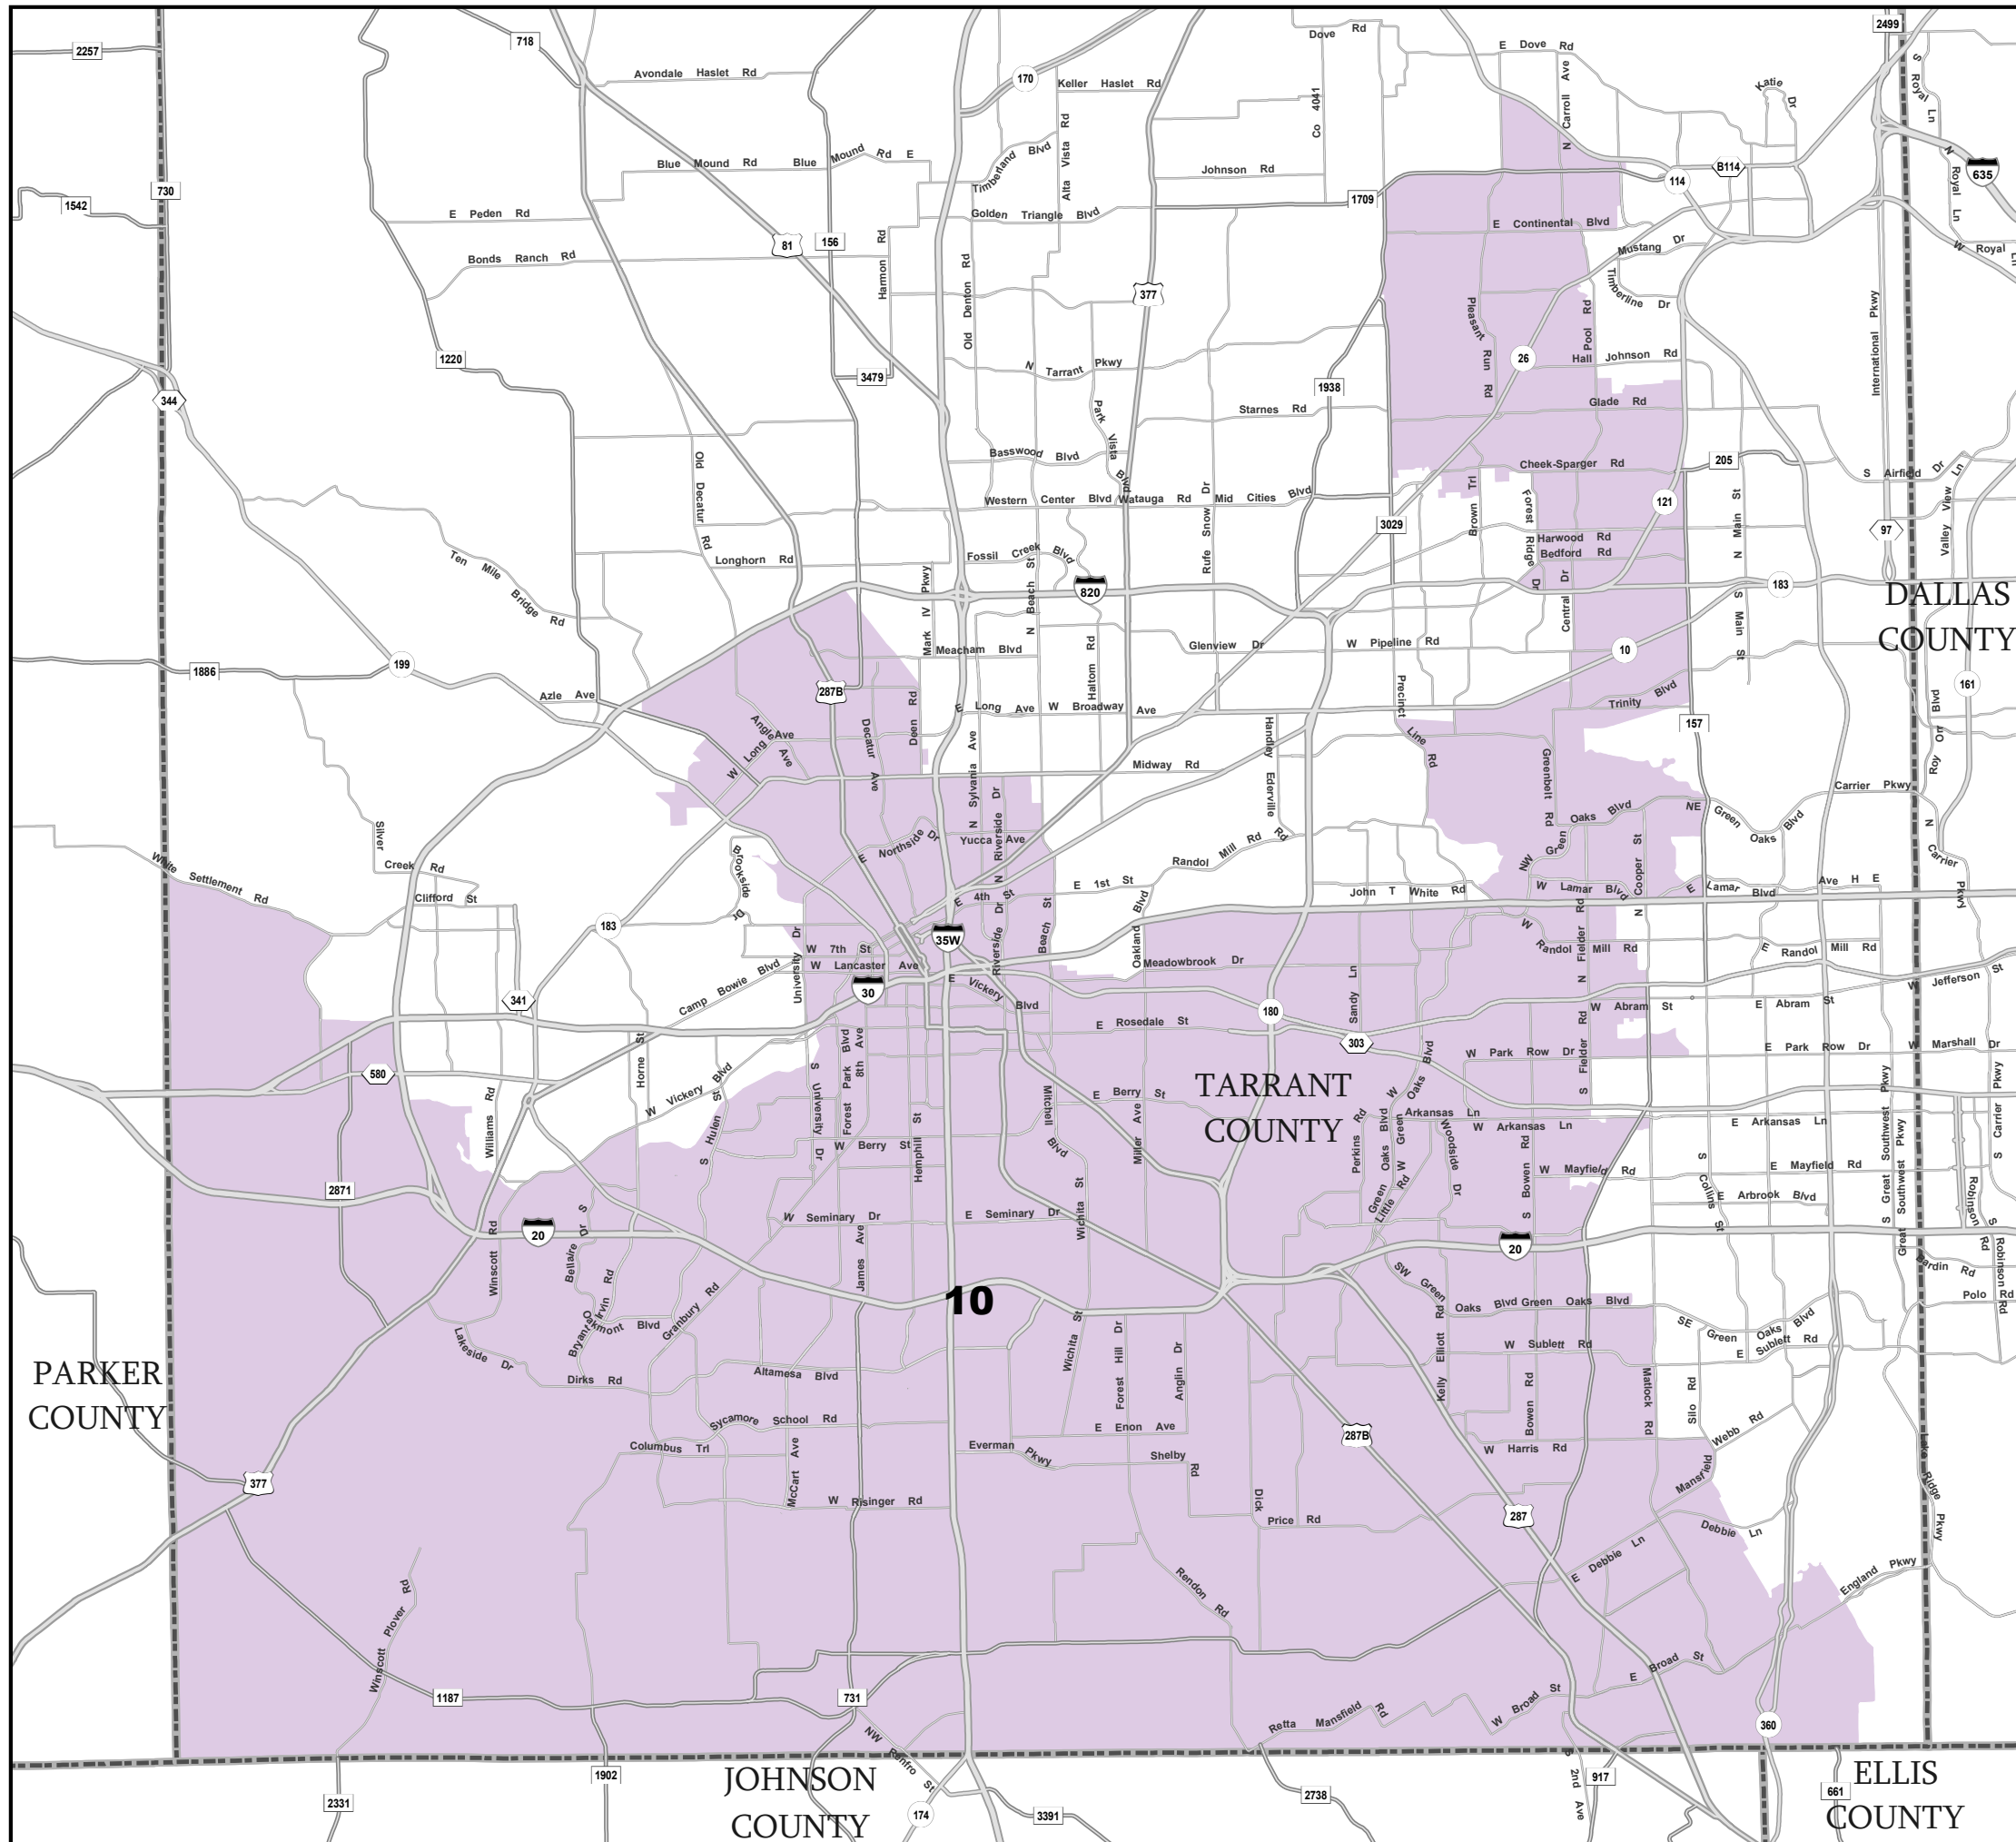

DISTRICT 10

State Senate Districts Proposed Plan DAVIS108

DALLAS
COUNTY

TARRANT
COUNTY

PARKER
COUNTY

JOHNSON
COUNTY

ELLIS
COUNTY

Legend:
[Dashed Line] COUNTIES
[Purple Box] DAVIS108

Map ID 5001
05/10/11 18:10:10

11597
2010 Census
DAVIS108
2011-05-10 17:52:01