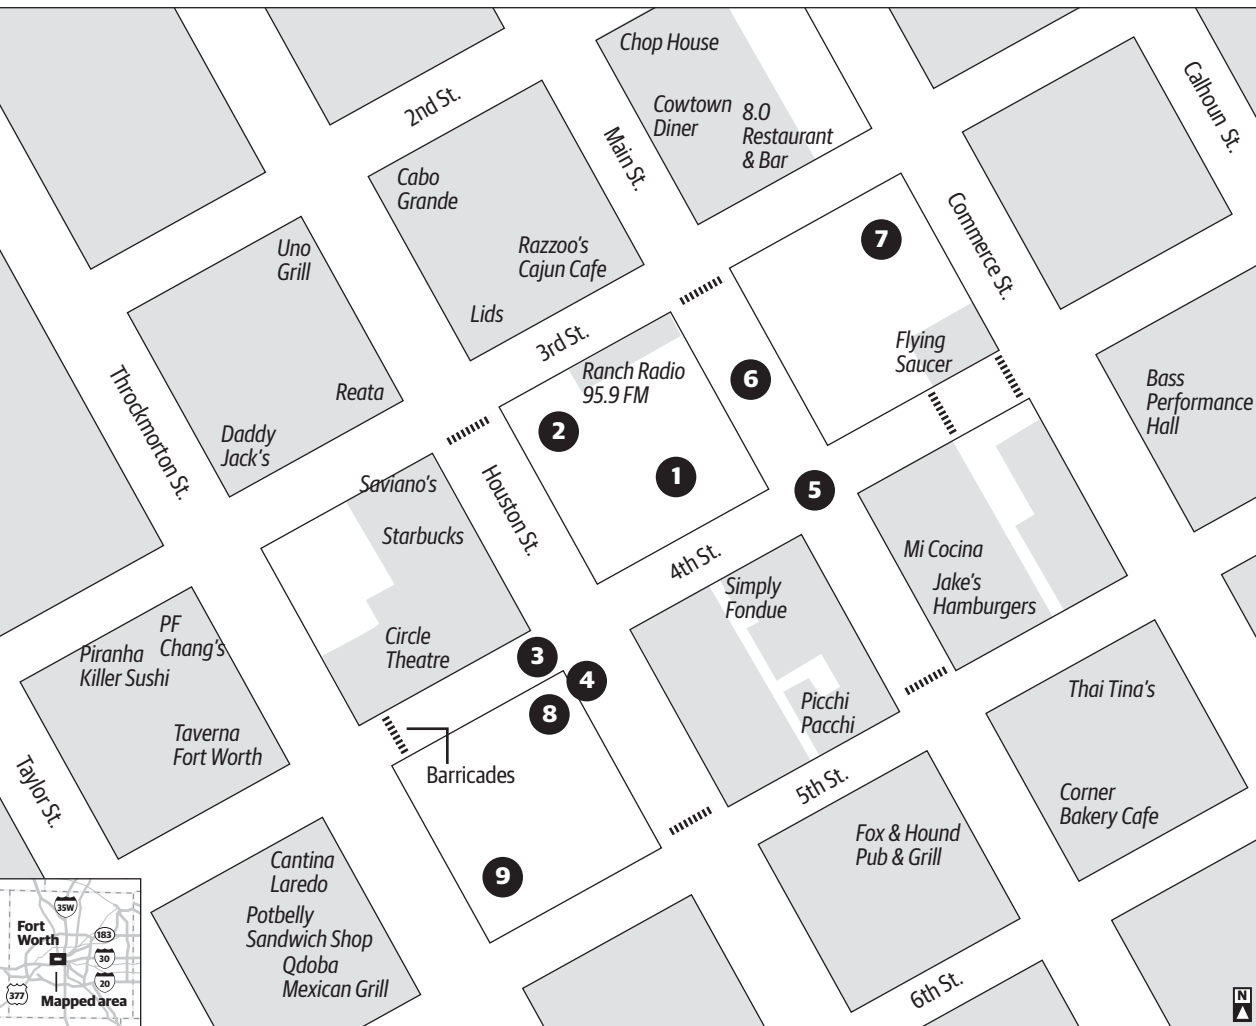

ESPN Live at Sundance

- 1.** ESPN main stage
- 2.** Texas high school football sculpture
- 3.** CBS 11 broadcast
- 4.** ESPN local radio (103.3 FM)
- 5.** ESPN national radio
- 6.** Demonstration field
- 7.** Crew and storage area
- 8.** WFAA broadcast
- 9.** Sundance Square events (Hot air balloons, Rusty the steer, etc.)

Source: Sundance Square